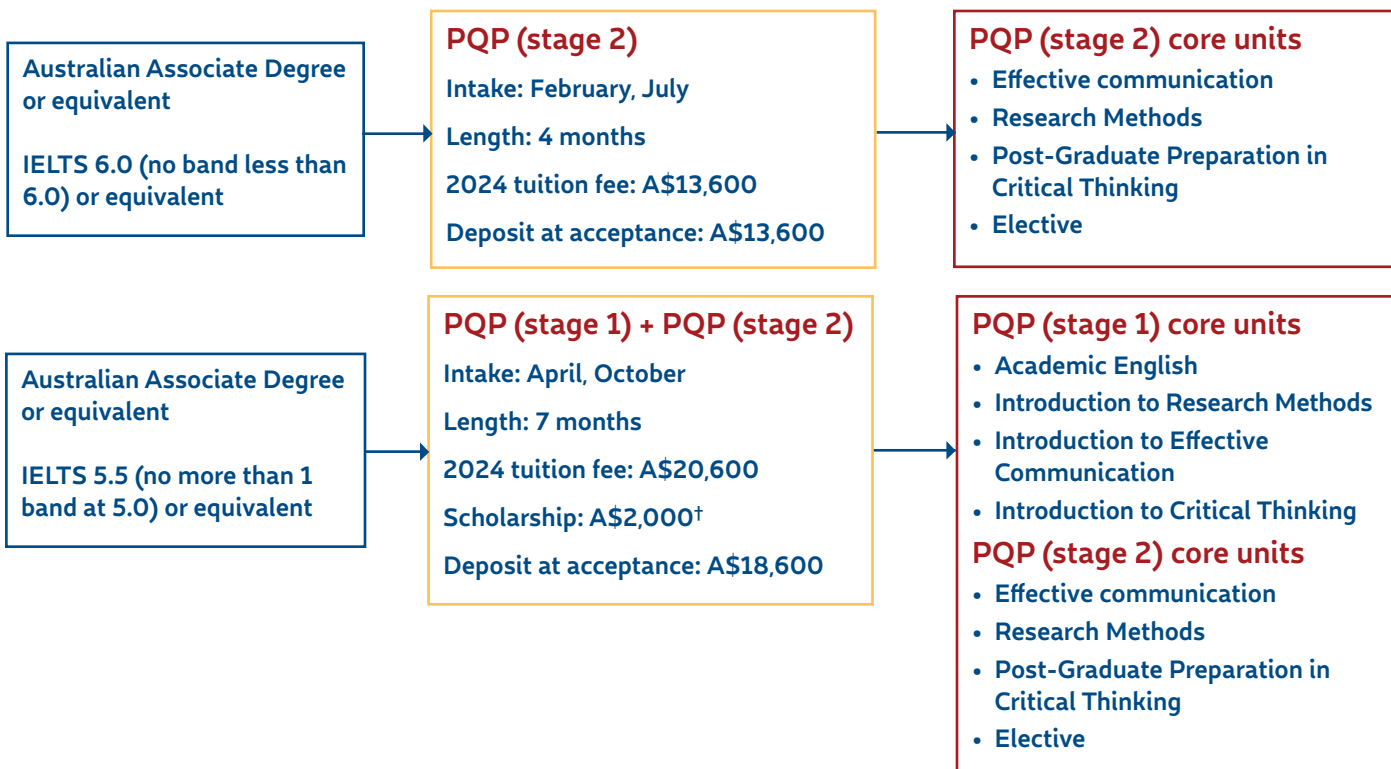

Post-Graduate Qualifying Program (PQP)

Leading into a Masters Degree at ECU

Location: ECU Joondalup Campus West CRICOS Code: 085336F

PQP is designed to get you ready for Masters at ECU as it helps you improve your communication skills, research, English and the confidence to progress onto your chosen Masters Degrees in Business, Communications or IT at ECU.

Masters degrees at Edith Cowan University – 2 years

- Master of Business Administration International
- Master of Finance and Banking**
- Master of Human Resource Management
- Master of International Hospitality Management
- Master of Management Information Systems
- Master of Marketing and Innovation Management
- Master of Professional Accounting**
- Master of Project Management
- Master of Supply Chain and Logistics Management
- Master of Professional Communication
- Master of Computer Science
- Master of Cyber Security

** Advanced standing is not granted for this master course.

† For full terms and conditions, visit edithcowancollege.edu.au/scholarships