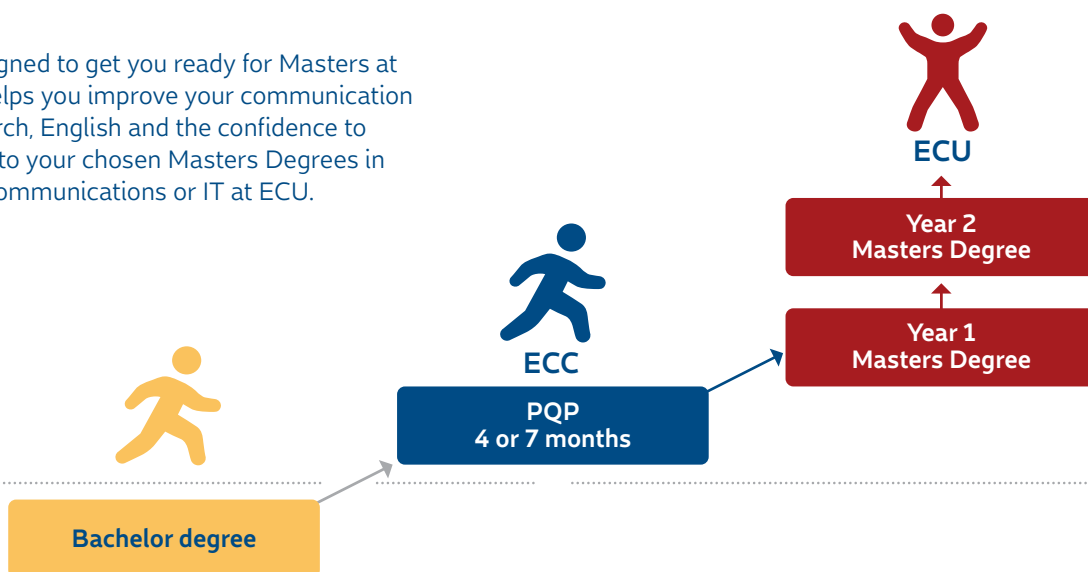

Leads to ECU Bachelors Degree:

- **Bachelor of Music⁵** major in: Classical Performance, Contemporary Performance, Jazz Performance - 3 years
Portfolio/Audition is required for this course.

Post-Graduate Qualifying Program (PQP)

Leading into a Masters Degree at ECU

Location: ECU Joondalup Campus West CRICOS Code: 085336F

PQP is designed to get you ready for Masters at ECU as it helps you improve your communication skills, research, English and the confidence to progress onto your chosen Masters Degrees in Business, Communications or IT at ECU.