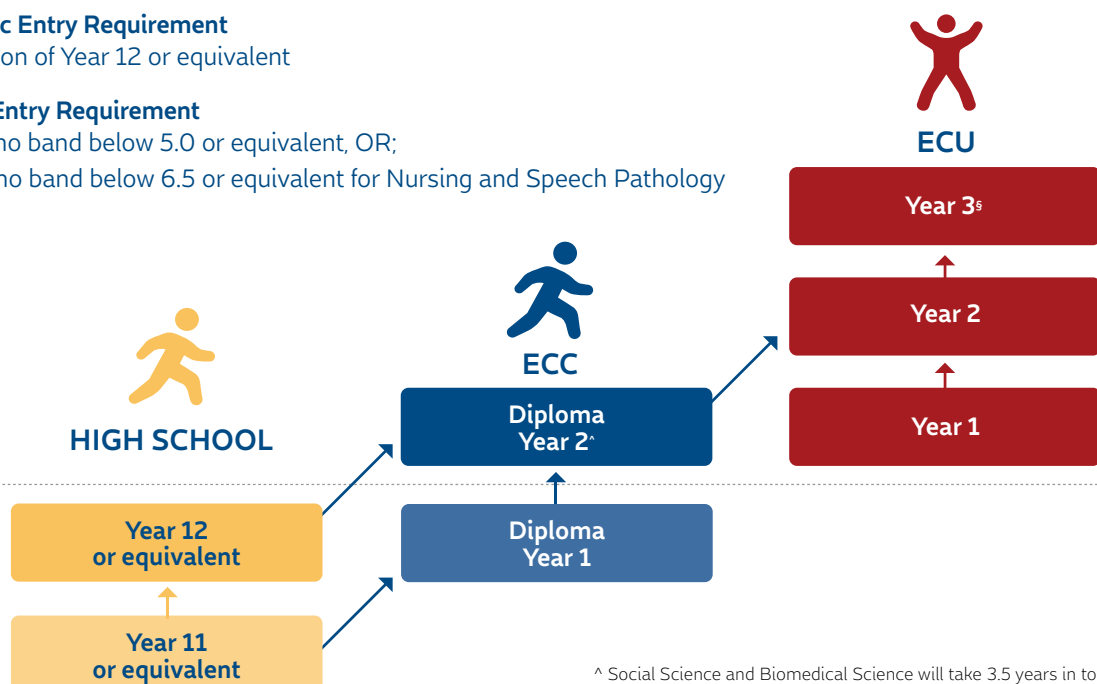

Diploma of Communications and Creative Industries

Intake: February, June, October **Duration:** 8-12 months, 8 units (15 credit points per unit) **CRICOS Code:** 092033G

Location: ECU Joondalup Campus West **2024 Diploma Year 2 tuition fee:** A$31,000 with 10% Bursary†

Leads to ECU Bachelors Degrees:

- **Bachelor of Arts** major in: English, Creative and Professional Writing, Historical and Political Studies, Visual Arts - 2 years
- **Bachelor of Counselling** - 2 years
- **Bachelor of Design** major in: Games and Interactive Design, Visual and Spatial Design - 2 years
- **Bachelor of Hospitality and Tourism Management** - 2 years
- **Bachelor of Marketing Advertising and Public Relations** - 2 years
- **Bachelor of Media and Communications** major in: Advertising, Broadcasting and Digital Journalism, Media and Cultural Studies, Photomedia, Public Relations, Screen Production - 2 years
- **Bachelor of Social Science**[^] - 2.5 years
- **Bachelor of Youth Work** - 2 years

Upon successful completion of ECC's Diploma (Year 2), students are eligible for entry into the 2nd year[^] of the related ECU degree program.

Academic Entry Requirement

Completion of Year 12 or equivalent

English Entry Requirement

5.5 with no band below 5.0 or equivalent, OR;

6.5 with no band below 6.5 or equivalent for Nursing and Speech Pathology

[^] Social Science and Biomedical Science will take 3.5 years in total.

[§] Engineering (Honours), Music and Speech Pathology are 4 years in duration.