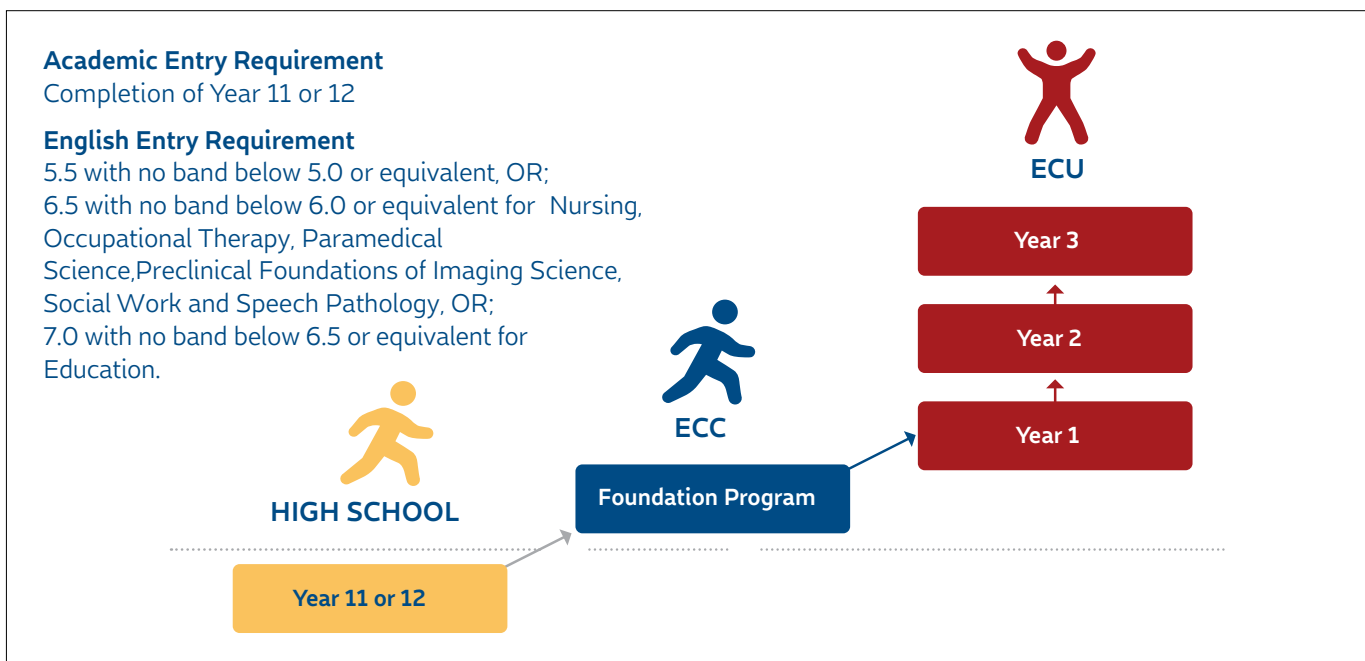

Foundation Program

Leading into ECU First Year Bachelors Degrees

General Stream CRICOS Code: 109156H Science Stream CRICOS Code: 109157G

Duration: 12 months, 8 units (15 credit points per unit) Location: ECU Joondalup Campus West

Intake: February, July 2024 Tuition Fees: A$27,000 with 15% Bursary†

The ECC Foundation Program leads you to the following ECU study areas (Including ALL DOUBLE DEGREES)

Standard Entry @ ECU - 60%; Higher Entry @ ECU - 80%* or 85%~; If you do not meet entry into ECU and achieve a 50%, you can get into selected diploma courses at ECC leading to ECU 2nd year.

Arts and Humanities

- Bachelor of Arts
- Bachelor of Counselling
- Bachelor of Criminology and Justice
- Bachelor of Design
- Bachelor of Global Media and Communication[£]
- Bachelor of Media and Communication
- Bachelor of Psychology
- Bachelor of Psychology and Counselling
- Bachelor of Psychology, Criminology and Justice
- Bachelor of Social Science
- Bachelor of Social Work[#]
- Bachelor of Youth Work

Engineering and Technology

- Bachelor of Aviation
- Bachelor of Technology (Aeronautical)
- Bachelor of Technology (Engineering)
- Bachelor of Technology (Motorsports)
- Bachelor of Engineering Science[£]
- Bachelor of Engineering (Honours) - Chemical, Civil, Civil and Environmental, Computer Systems, Electrical and Renewable Energy, Electrical Power, Electronics and Communications, Instrumentation Control and Automation, Mechanical, Mechatronics, Petroleum Engineering)*[#]

Medical and Health Science

- Bachelor of Biomedical Science
- Bachelor of Biomedical Science (Bioscience)[#]
- Bachelor of Health Science
- Bachelor of Preclinical Foundations of Imaging Science*^Σ
- Bachelor of Science (Exercise and Sports Science)
- Bachelor of Science (Exercise Science & Rehabilitation)*[#]
- Bachelor of Science (International Exercise and Sports Science)[#]
- Bachelor of Science (Occupational Therapy)*^{#Σ}
- Bachelor of Science (Paramedical Science)^Σ
- Bachelor of Speech Pathology)*^{#Σ}

Business and Law

- Bachelor of Commerce
- Bachelor of Hospitality and Tourism Management
- Bachelor of Laws[#]
- Bachelor of Marketing, Advertising and Public Relations
- Bachelor of Global Sport Business Management (International)[#]

Western Australian Academy of Performing Arts

- Bachelor of Music^{#§Σ}
- Bachelor of Arts (Arts and Cultural Management)^{§Σ}

Teacher Education

- Bachelor of Education (Early Childhood studies)^{#Σ}
- Bachelor of Education (Secondary)[#]
- Bachelor of Education (Primary)[#]

Science

- Bachelor of Computer Science
- Bachelor of Counter Terrorism Security and Intelligence
- Bachelor of Environmental Science[£]
- Bachelor of Information Technology
- Bachelor of Science
- Bachelor of Science (Cyber Security)
- Bachelor of Science (Cybercrime, Security & Intelligence)[£]

Nursing and Midwifery

- Bachelor of Science (Nursing)
- Bachelor of Science (Nursing) /Bachelor of Science (Midwifery)*^{#Σ}

Scan or visit ecu.edu.au/degrees/international to view full list of degrees and double degrees.

* Need to achieve 80% during Foundation Program to enter the degree.
~ Need to achieve 85% during Foundation Program to enter the degree.
Σ February intake only.